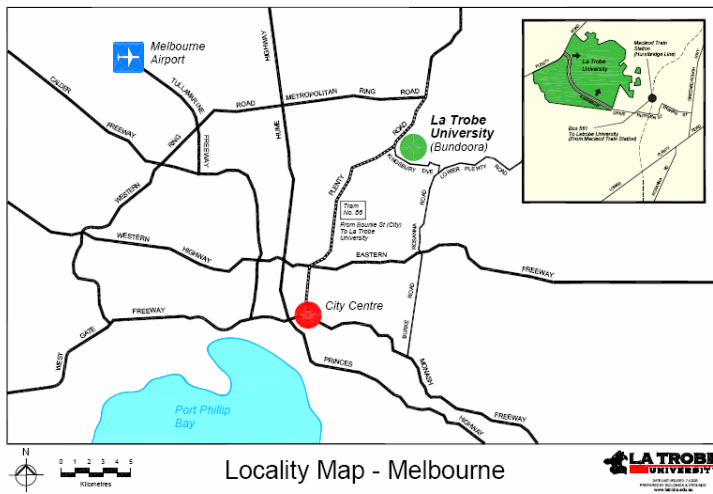

# Location of John Scott meeting House, La Trobe University, Bundoora

This is the venue for many of the professional development sessions run by the North East Valley Division of General Practice.

You take the Ring Road around the northern part of the University Campus. There are 2 entrances into Car Park 7 from the Ring Road (Melways Ref: 20 H6). Park as close as you can to the front of the car park. The John Scott Meeting House is a pleasant stroll down the footpath to the closest building.