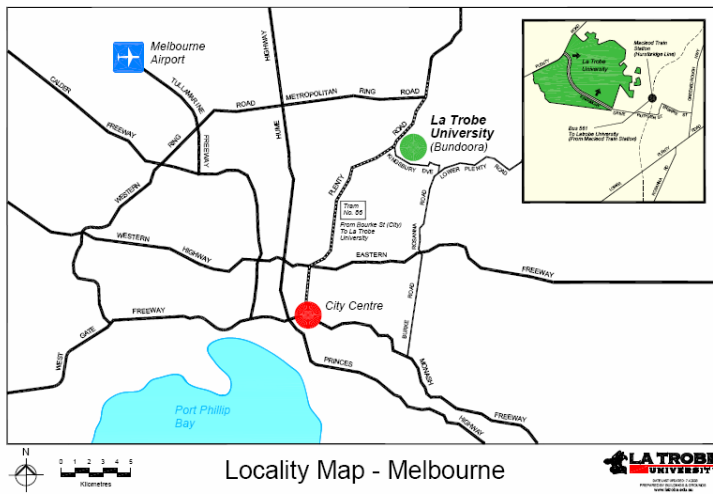

Location of John Scott meeting House, La Trobe University, Bundoora

This is the venue for many of the professional development sessions run by the North East Valley Division of General Practice.

You take the Ring Road around the northern part of the University Campus. There are 2 entrances into Car Park 7 from the Ring Road (Melways Ref: 20 H6). Park as close as you can to the front of the car park. The John Scott Meeting House is a pleasant stroll down the footpath to the closest building.